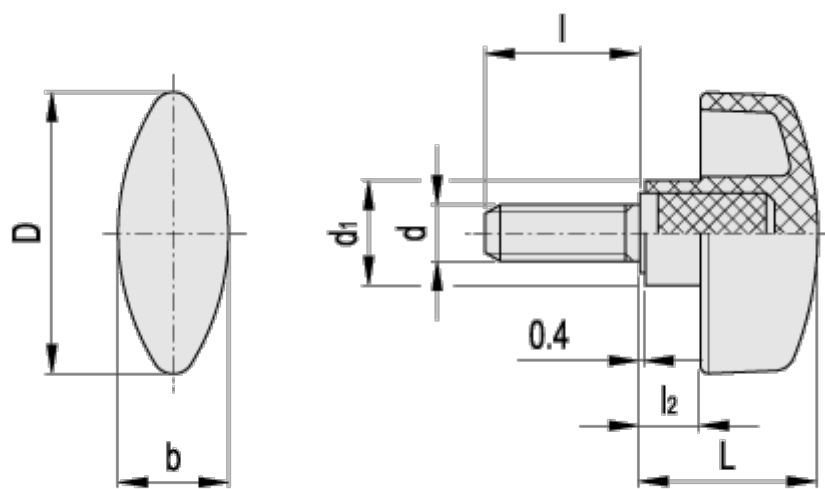

Data Sheet

Article number: 2302008781
Description: E+G Wing knobs
CTL.476/48 p-M8x16

Measures

b	= 19.0
D	= 48
d1	= 17.0
l	= 16
L	= 28.0
l2	= 9.0
Thread	= M8